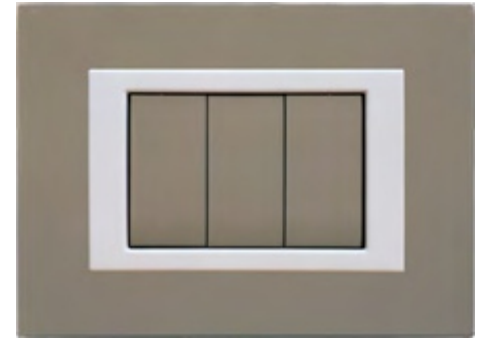

FEB MATT ELITE

MATT ELITE

Avana - Havana

Havana is a lighter than tan color that can complement any informal or modern environment, with its relaxed, nonchalant vibes.

Milk is a soft matt white color with an intrinsically soft and relaxed appearance.

MATT ELITE

Latte - Milk

MATT ELITE

Malva - Mauve

Mauve is a shade of pale purple with some hints of grey. In the Brio Matt incarnation it is an alluring colour that adds character to the interiors.

Khaki is appreciated for its earthy, robust tones, and is very versatile. A Brio Matt Khaki cover plate has the ability to harmonise all other elements of a room design

MATT ELITE

Kaki - Khaki

MATT ELITE

Sabbia - Sand

Sand is a Matt color with luminous, versatile and elegant tones, striking a balance between light and warmth. When used for interior design it creates a refreshing and very natural environment.