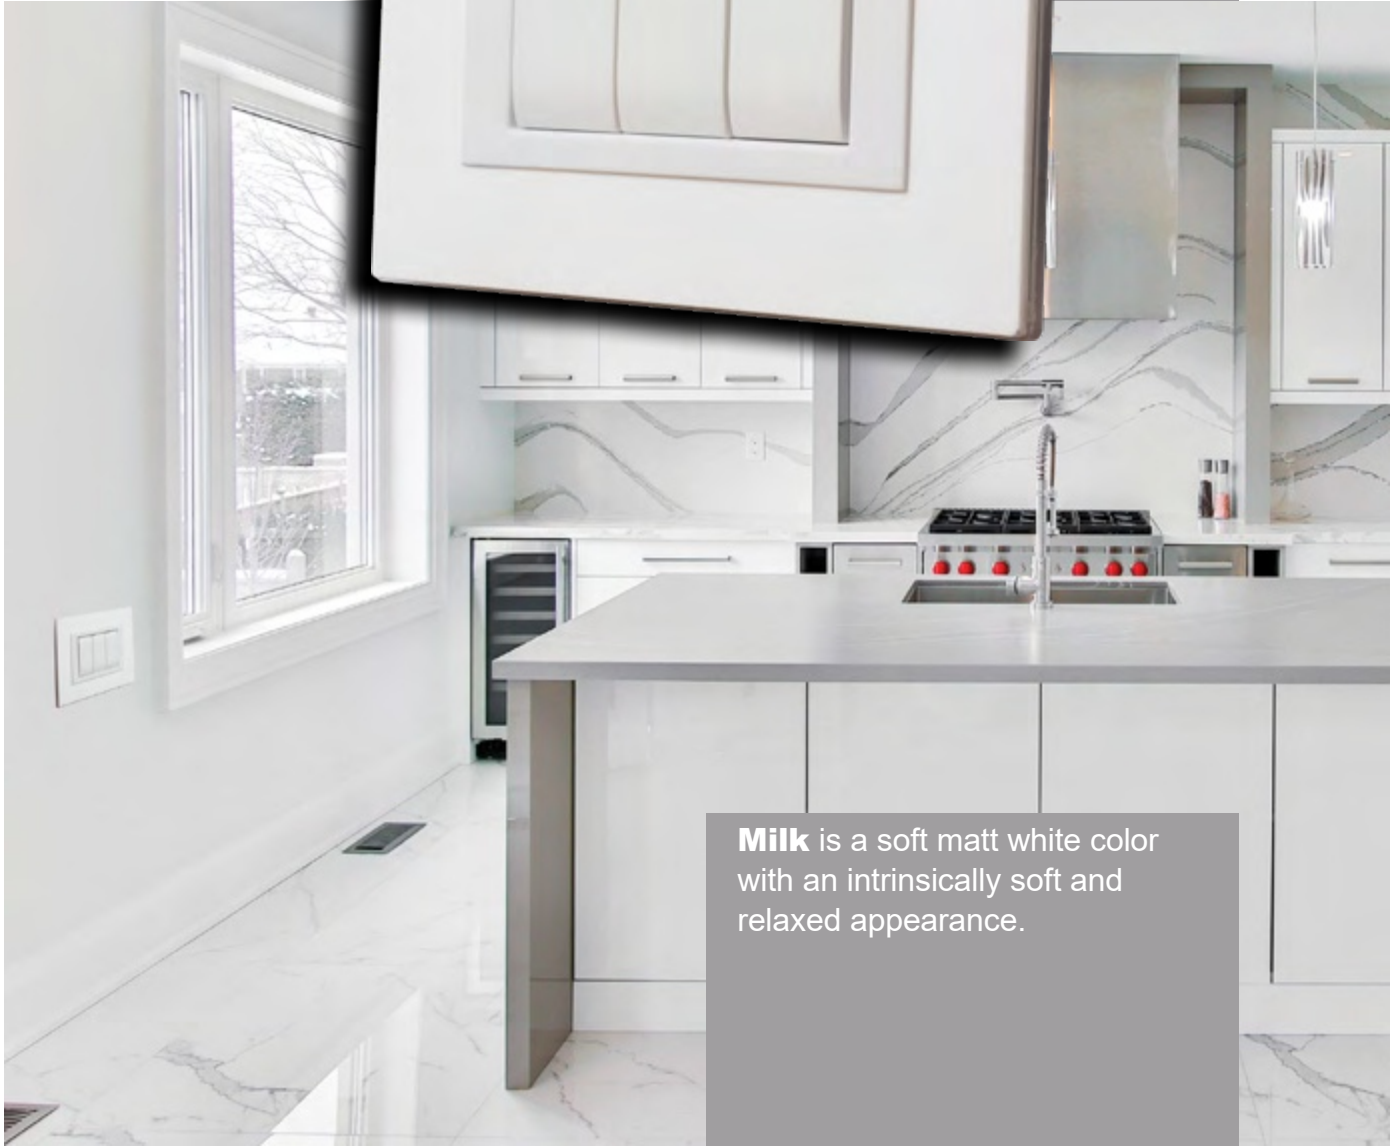

FEB MATT ELITE

MATT ELITE

Avana - Havana

Havana is a lighter than tan color that can complement any informal or modern environment, with its relaxed, nonchalant vibes.

Milk is a soft matt white color with an intrinsically soft and relaxed appearance.

MATT ELITE

Latte - Milk

MATT ELITE

Malva - Mauve

Mauve is a shade of pale purple with some hints of grey. In the Brio Matt incarnation it is an alluring colour that adds character to the interiors.

Khaki is appreciated for its earthy, robust tones, and is very versatile. A Brio Matt Khaki cover plate has the ability to harmonise all other elements of a room design

MATT ELITE

Kaki - Khaki

MATT ELITE

Sabbia - Sand

Sand is a Matt color with luminous, versatile and elegant tones, striking a balance between light and warmth. When used for interior design it creates a refreshing and very natural environment.