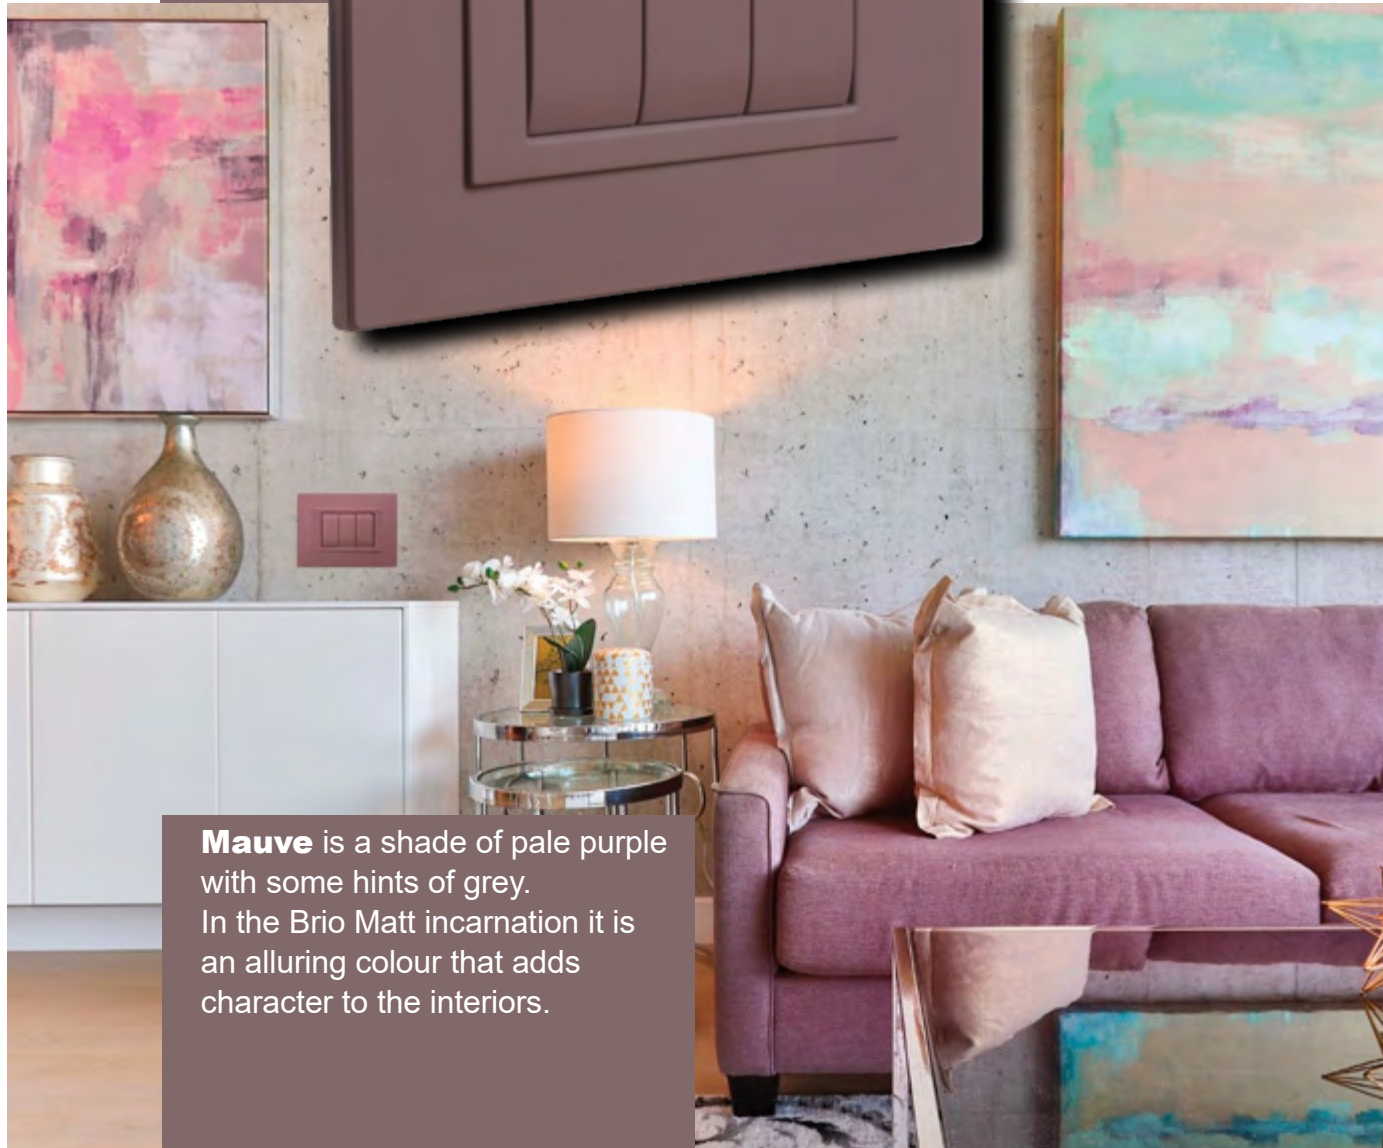

FEB MATT ELITE

MATT ELITE

Avana - Havana

Havana is a lighter than tan color that can complement any informal or modern environment, with its relaxed, nonchalant vibes.

Milk is a soft matt white color with an intrinsically soft and relaxed appearance.

MATT ELITE

Latte - Milk

MATT ELITE

Malva - Mauve

Mauve is a shade of pale purple with some hints of grey. In the Brio Matt incarnation it is an alluring colour that adds character to the interiors.

Khaki is appreciated for its earthy, robust tones, and is very versatile. A Brio Matt Khaki cover plate has the ability to harmonise all other elements of a room design

MATT ELITE

Kaki - Khaki

MATT ELITE

Sabbia - Sand

Sand is a Matt color with luminous, versatile and elegant tones, striking a balance between light and warmth. When used for interior design it creates a refreshing and very natural environment.