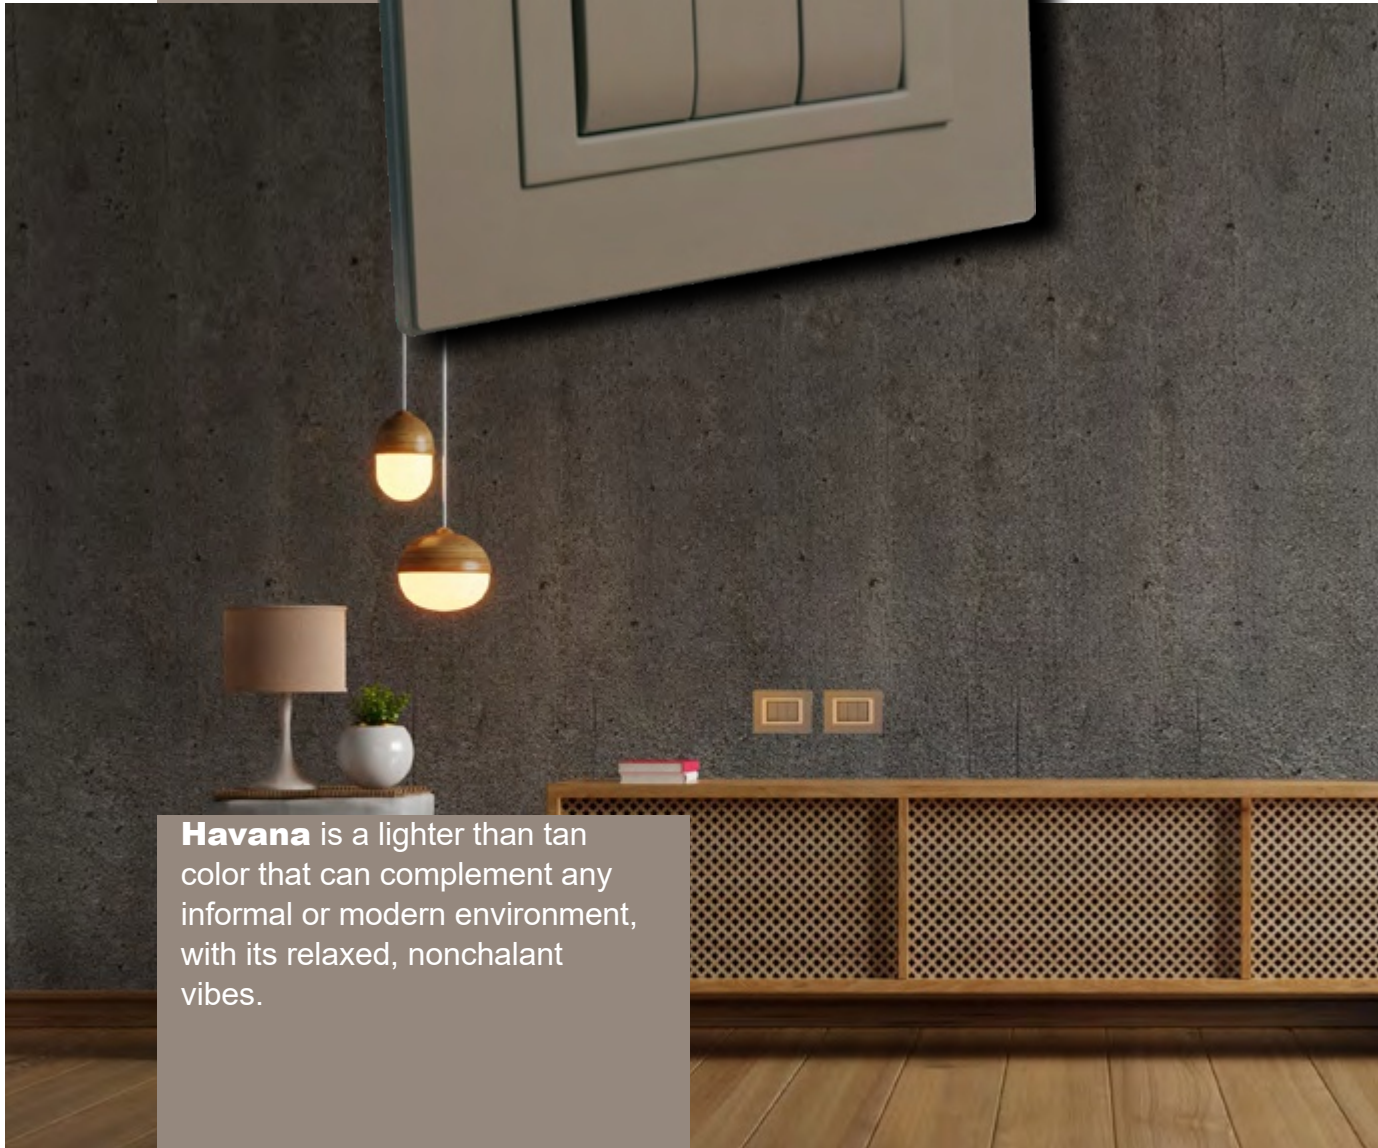

FEB MATT ELITE

MATT ELITE

Avana - Havana

Havana is a lighter than tan color that can complement any informal or modern environment, with its relaxed, nonchalant vibes.

Milk is a soft matt white color with an intrinsically soft and relaxed appearance.

MATT ELITE

Latte - Milk

MATT ELITE

Malva - Mauve

Mauve is a shade of pale purple with some hints of grey. In the Brio Matt incarnation it is an alluring colour that adds character to the interiors.

Khaki is appreciated for its earthy, robust tones, and is very versatile. A Brio Matt Khaki cover plate has the ability to harmonise all other elements of a room design

MATT ELITE

Kaki - Khaki

MATT ELITE

Sabbia - Sand

Sand is a Matt color with luminous, versatile and elegant tones, striking a balance between light and warmth. When used for interior design it creates a refreshing and very natural environment.