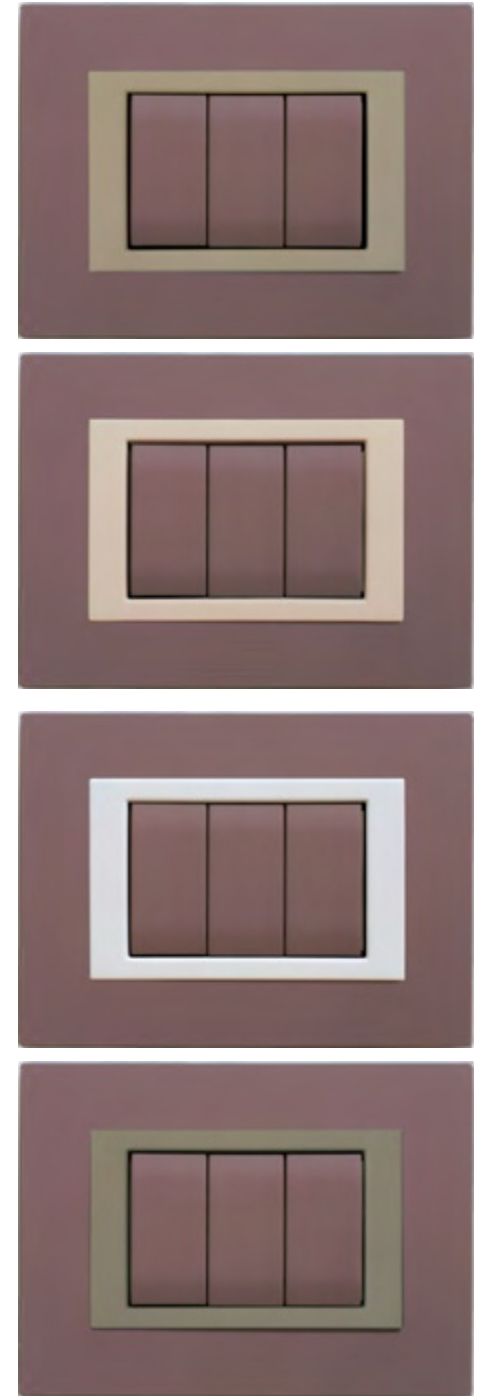

FEB MATT ELITE

MATT ELITE

Avana - Havana

Havana is a lighter than tan color that can complement any informal or modern environment, with its relaxed, nonchalant vibes.

Milk is a soft matt white color with an intrinsically soft and relaxed appearance.

MATT ELITE

Latte - Milk

MATT ELITE

Malva - Mauve

Mauve is a shade of pale purple with some hints of grey. In the Brio Matt incarnation it is an alluring colour that adds character to the interiors.

Khaki is appreciated for its earthy, robust tones, and is very versatile. A Brio Matt Khaki cover plate has the ability to harmonise all other elements of a room design

MATT ELITE

Kaki - Khaki

MATT ELITE

Sabbia - Sand

Sand is a Matt color with luminous, versatile and elegant tones, striking a balance between light and warmth. When used for interior design it creates a refreshing and very natural environment.

Articolo <i>Article</i>	Moduli <i>Modules</i>		Dimen. mm <i>Dimen. mm</i>	Avana <i>Havana</i>	Latte <i>Milk</i>	Malva <i>Mauve</i>	Kaki <i>Khaki</i>	Sabbia <i>Sand</i>	Conf. <i>Box</i>	Imballo <i>Package</i>	Note <i>Notes</i>
5700/2..		2	65,0 x 57,0	AV	LA	MA	KA	SAB	25 PZ	400 PZ	<p>Esempio codice: 5700/3SAB anello SABBIA 3P 5700/7KA anello KAKI 7P</p> <p><i>Code example:</i> <i>5700/3SAB SAND ring 3P</i> <i>5700/7KA KHAKI ring 7P</i></p>
5700/3..		3	88,0 x 57,0	AV	LA	MA	KA	SAB	25 PZ	400 PZ	
5700/4..		4	113,0 x 57,0	AV	LA	MA	KA	SAB	20 PZ	320 PZ	
5700/5..		5	136,0 x 57,0	AV	LA	MA	KA	SAB	20 PZ	320 PZ	
5700/7..		7	183,0 x 57,0	AV	LA	MA	KA	SAB	15 PZ	240 PZ	